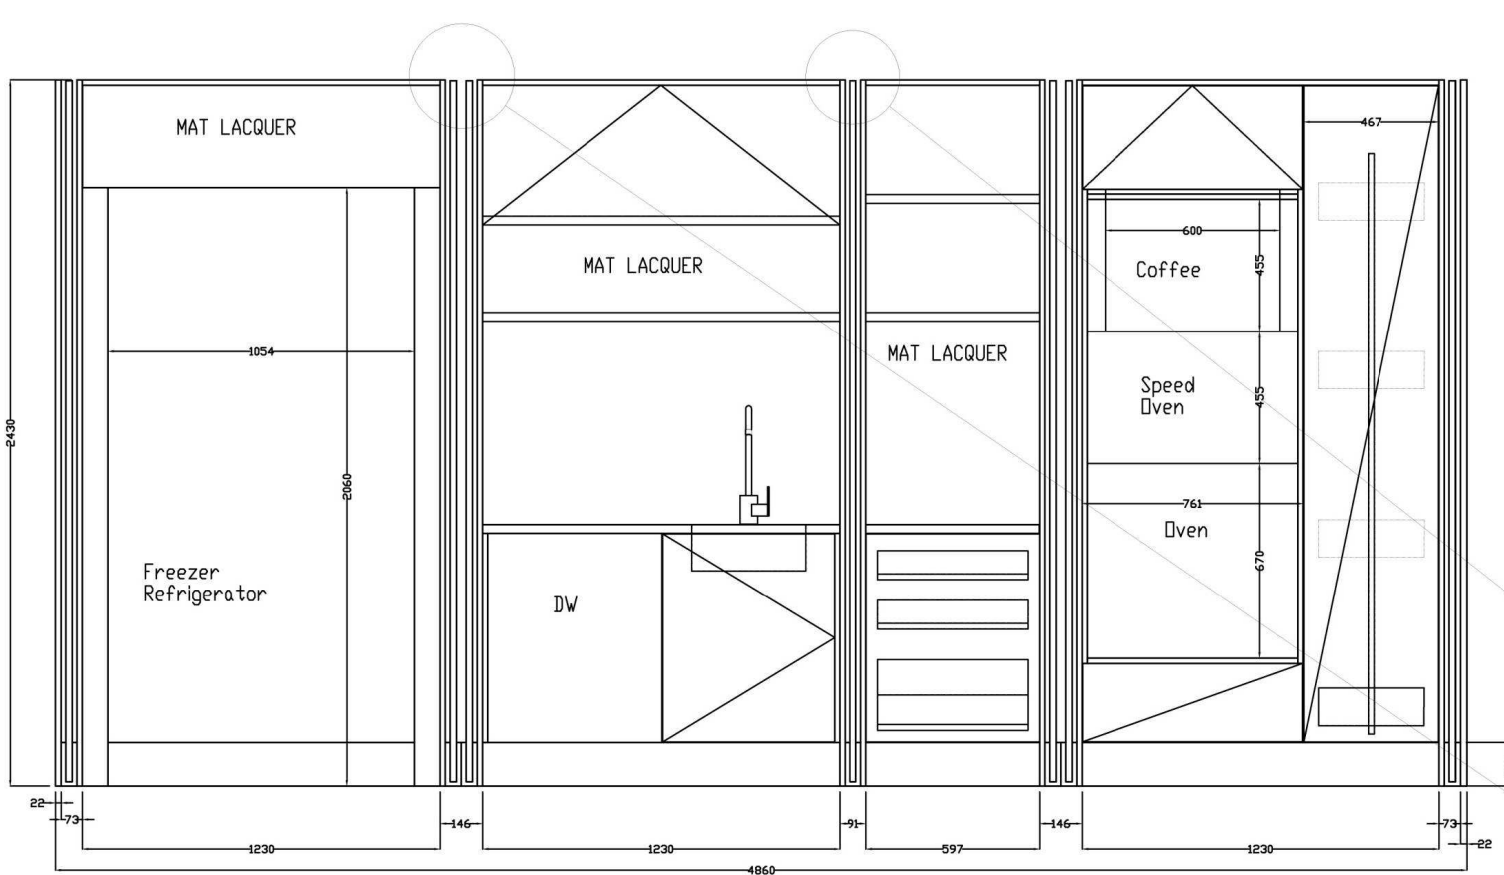

DETTAGLIO B
SCALA 2 : 25

DETTAGLIO A
SCALA 2 : 25