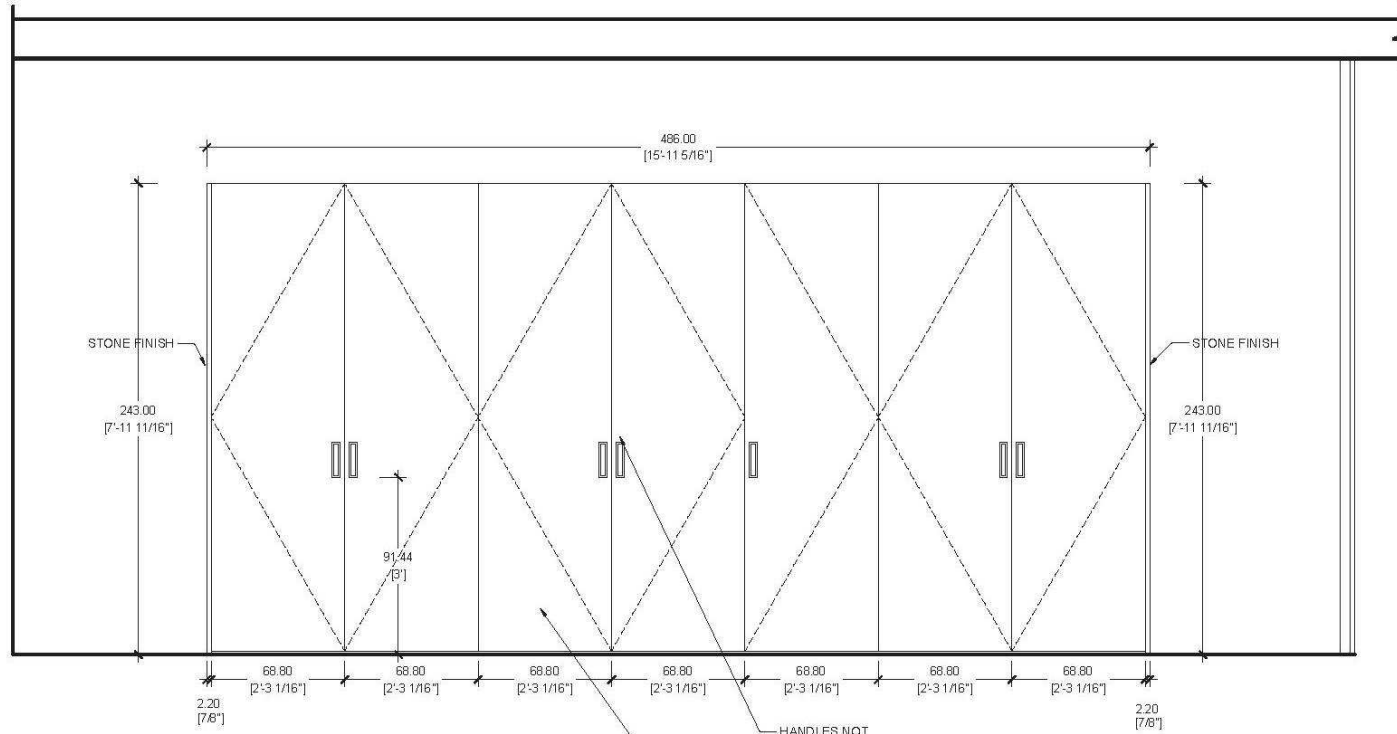

Aster   
CUCINE

STONE KITCHEN 120 OCEAN

**FLOOR PLAN** SCALE 1/2"=1'-0"

110611\_120 OCEAN  
KITCHEN DESIGN - STONE

PROJECT #: 110611  
120 OCEAN  
KITCHEN DESIGN

DATE: 05/23/2013  
REV: 12.0  
DIMENSION: cm/inches  
DRAWN BY: AS/LL

SHEET NUMBER  
K.01

**ELEVATION A - EXTERIOR** SCALE 1/2"=1'-0"

T10611\_120 OCEAN  
KITCHEN DESIGN - STONE

PROJECT #: T10611  
120 OCEAN  
KITCHEN DESIGN

DATE: 05/03/2013  
REV: 1.0  
DIMENSION: cm/inches  
DRAWN BY: AS/LL

SHEET NUMBER

K.02

**ELEVATION A - INTERIOR** SCALE 1/2"=1'-0"

110611\_120 OCEAN  
 KITCHEN DESIGN - STONE

PROVIDE SAMPLE FOR  
 INTERIOR GLOSS WHITE

PROJECT #: 110611  
 120 OCEAN  
 KITCHEN DESIGN

DATE: 05/03/2013  
 REV: 11.0  
 DIMENSION: cm/inches  
 DRAWN BY: AS/LL

SHEET NUMBER  
 K.03

**ELEVATION B** SCALE 1/2"=1'-0"  
110611\_120 OCEAN  
KITCHEN DESIGN - STONE

**DETAIL. 01** SCALE 1/2"=1'-0"  
110611\_120 OCEAN  
KITCHEN DESIGN - STONE

**ELEVATION D** SCALE 1/2"=1'-0"  
110611\_120 OCEAN  
KITCHEN DESIGN - STONE