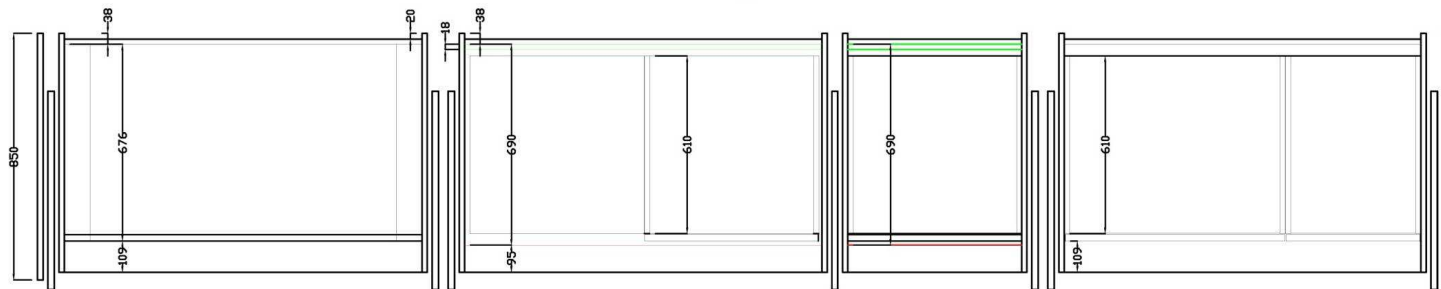

Rev. 1

Data

Firma

		Disegnatore
		Comenti
Data 27/05/2013		Descrizione
Cod. For.	Cod. Art. ITALKRAFT HAWA