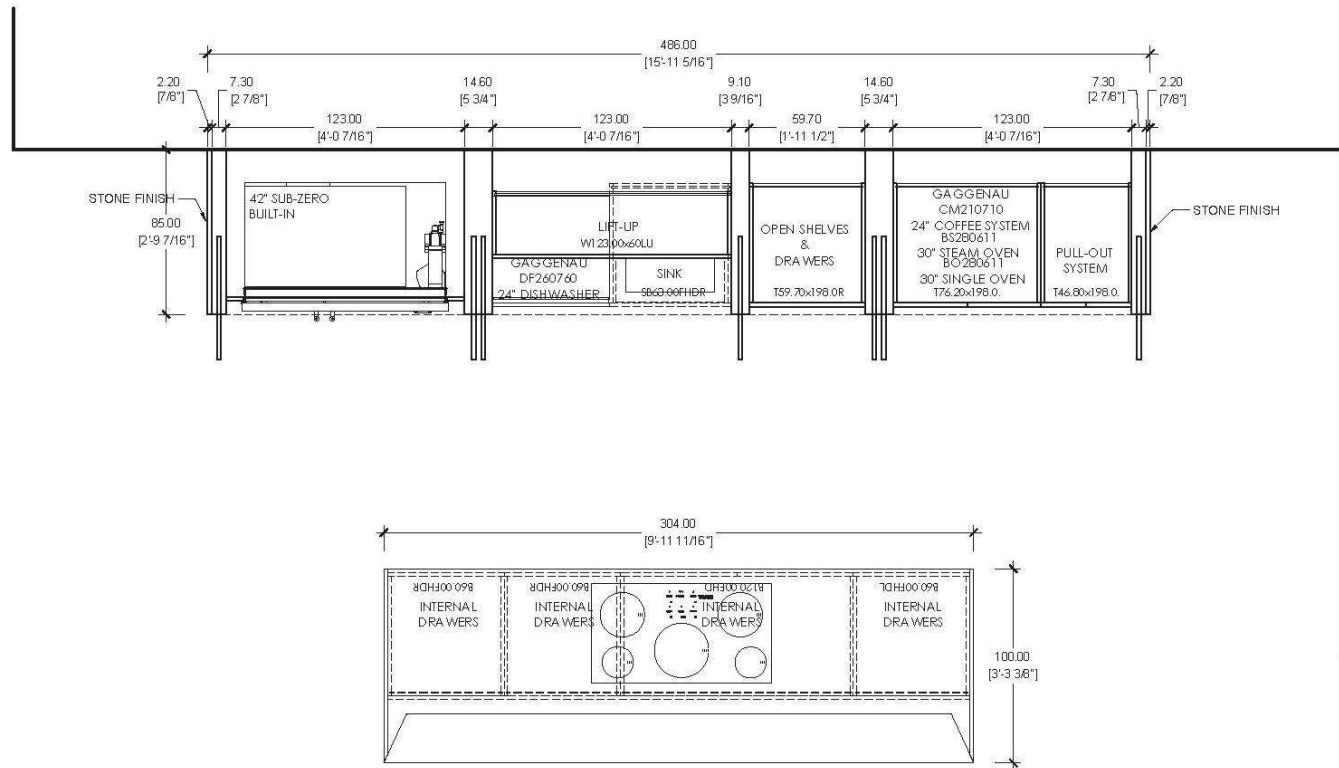

Aster   
CUCINE

STONE KITCHEN 120 OCEAN

**FLOOR PLAN** SCALE 1/2"=1'-0"

110611\_120 OCEAN  
KITCHEN DESIGN - STONE

PROJECT #: 110611  
120 OCEAN  
KITCHEN DESIGN

DATE: 05/23/2013  
REV: 12.0  
DIMENSION: cm/inches  
DRAWN BY: AS/LL

SHEET NUMBER  
K.01

**ELEVATION A - EXTERIOR** SCALE 1/2"=1'-0"

T10611\_120 OCEAN  
KITCHEN DESIGN - STONE

PROJECT #: T10611  
120 OCEAN  
KITCHEN DESIGN

DATE: 05/03/2013  
REV: 1.0  
DIMENSION: cm/inches  
DRAWN BY: AS/LL

SHEET NUMBER

K.02

**ELEVATION A - INTERIOR** SCALE 1/2"=1'-0"

110611\_120 OCEAN  
 KITCHEN DESIGN - STONE

PROVIDE SAMPLE FOR  
 INTERIOR GLOSS WHITE

PROJECT #: 110611  
 120 OCEAN  
 KITCHEN DESIGN

DATE: 05/03/2013  
 REV: 11.0  
 DIMENSION: cm/inches  
 DRAWN BY: AS/LL

SHEET NUMBER  
 K.03

**ELEVATION B** SCALE 1/2"=1'-0"  
110611\_120 OCEAN  
KITCHEN DESIGN - STONE

**DETAIL. 01** SCALE 1/2"=1'-0"  
110611\_120 OCEAN  
KITCHEN DESIGN - STONE

**ELEVATION D** SCALE 1/2"=1'-0"  
110611\_120 OCEAN  
KITCHEN DESIGN - STONE