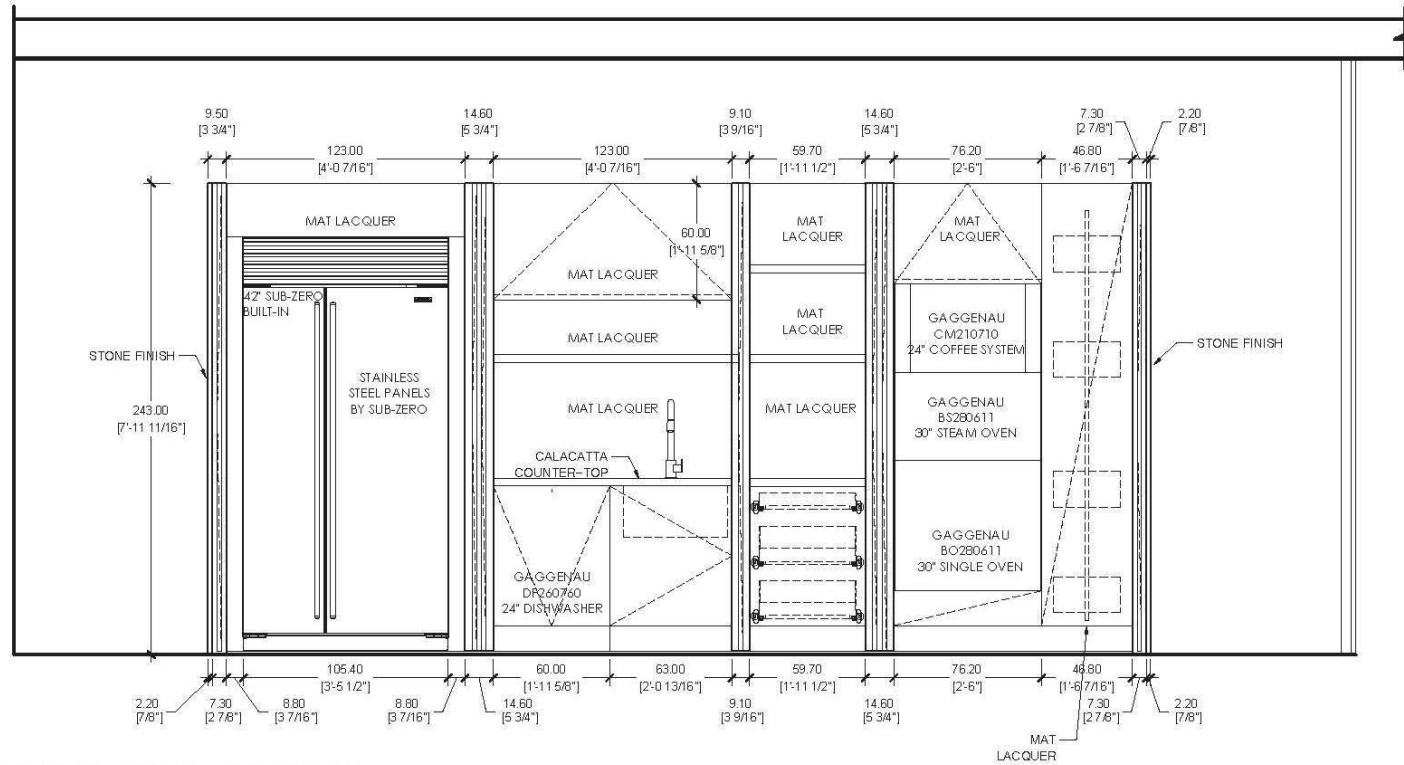

Aster   
CUCINE

STONE KITCHEN 120 OCEAN

**FLOOR PLAN** SCALE 1/2"=1'-0"

110611\_120 OCEAN  
KITCHEN DESIGN - STONE

PROJECT #: 110611  
120 OCEAN  
KITCHEN DESIGN

DATE: 05/23/2013  
REV: 12.0  
DIMENSION: cm/inches  
DRAWN BY: AS/LL

SHEET NUMBER  
K.01

**ELEVATION A - EXTERIOR** SCALE 1/2"=1'-0"

T10611\_120 OCEAN  
KITCHEN DESIGN - STONE

PROJECT #: T10611  
120 OCEAN  
KITCHEN DESIGN

DATE: 05/03/2013  
REV: 1.0  
DIMENSION: cm/inches  
DRAWN BY: AS/LL

SHEET NUMBER

K.02

**ELEVATION A - INTERIOR** SCALE 1/2"=1'-0"

110611\_120 OCEAN  
 KITCHEN DESIGN - STONE

PROVIDE SAMPLE FOR  
 INTERIOR GLOSS WHITE

PROJECT #: 110611  
 120 OCEAN  
 KITCHEN DESIGN

DATE: 05/03/2013  
 REV: 11.0  
 DIMENSION: cm/inches  
 DRAWN BY: AS/LL

SHEET NUMBER  
 K.03

**ELEVATION B** SCALE 1/2"=1'-0"  
110611\_120 OCEAN  
KITCHEN DESIGN - STONE

**DETAIL. 01** SCALE 1/2"=1'-0"  
110611\_120 OCEAN  
KITCHEN DESIGN - STONE

**ELEVATION D** SCALE 1/2"=1'-0"  
110611\_120 OCEAN  
KITCHEN DESIGN - STONE