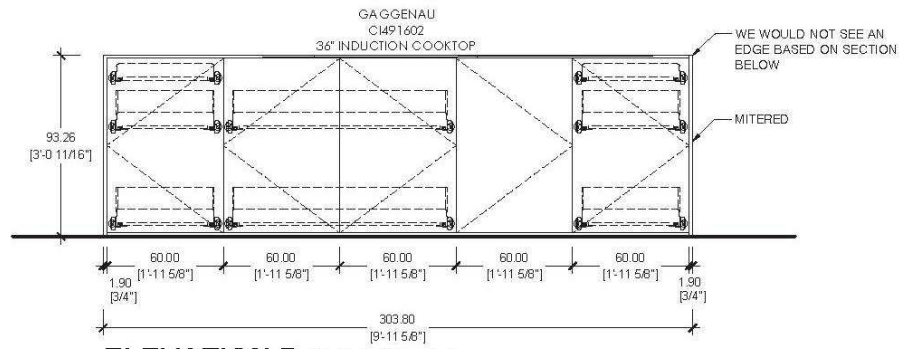

SHEET NUMBER  
K.01

**ELEVATION A - EXTERIOR** SCALE 1/2"=1'-0"

T10611\_120 OCEAN  
KITCHEN DESIGN - STONE

PROJECT #: T10611  
120 OCEAN  
KITCHEN DESIGN

DATE: 05/03/2013  
REV: 1.0  
DIMENSION: cm/inches  
DRAWN BY: AS/LL

SHEET NUMBER

K.02

**ELEVATION A - INTERIOR** SCALE 1/2"=1'-0"

110611\_120 OCEAN  
 KITCHEN DESIGN - STONE

PROVIDE SAMPLE FOR  
 INTERIOR GLOSS WHITE

PROJECT #: 110611  
 120 OCEAN  
 KITCHEN DESIGN

DATE: 05/03/2013  
 REV: 11.0  
 DIMENSION: cm/inches  
 DRAWN BY: AS/LL

SHEET NUMBER  
 K.03

**ELEVATION B** SCALE 1/2"=1'-0"  
110611\_120 OCEAN  
KITCHEN DESIGN - STONE

**DETAIL. 01** SCALE 1/2"=1'-0"  
110611\_120 OCEAN  
KITCHEN DESIGN - STONE

**ELEVATION D** SCALE 1/2"=1'-0"  
110611\_120 OCEAN  
KITCHEN DESIGN - STONE

PROJECT #: 110611  
120 OCEAN  
KITCHEN DESIGN

DATE: 05/03/2013  
REV: 1.0  
DIMENSION: cm/inches  
DRAWN BY: AS/LL

SHEET NUMBER

K.05

ASTER cucine s.p.a. Via Ferraro Manlio s.n. - 61100 Villa Fossati (PU) - Italy Phone +390721281276 (r.a) - Fax +390721282280 www.astercucine.it		Disegnatore
		Commenti
		Materiale
Data	Descrizione	
Cod. For.	Cod. Art.	