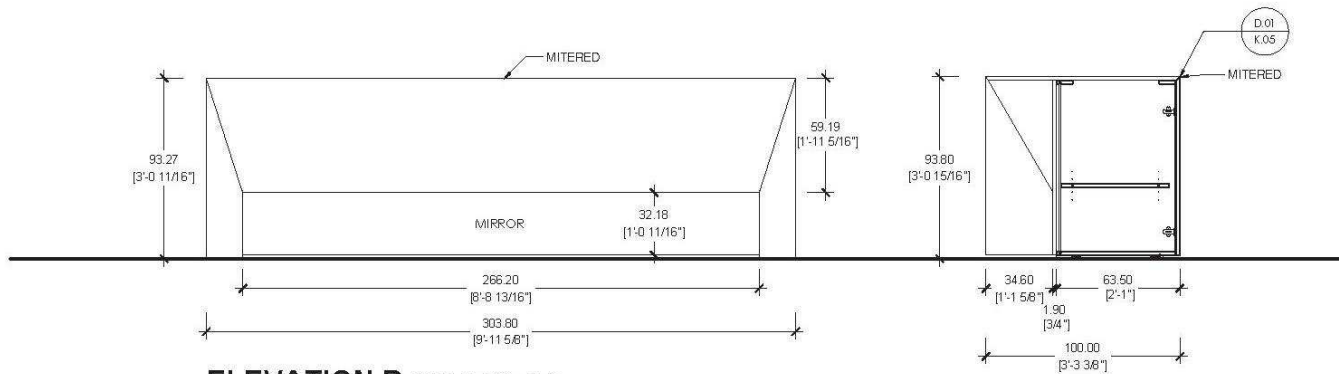

SHEET NUMBER  
K.01

**ELEVATION A - EXTERIOR** SCALE 1/2"=1'-0"

T10611\_120 OCEAN  
KITCHEN DESIGN - STONE

PROJECT #: T10611  
120 OCEAN  
KITCHEN DESIGN

DATE: 05/03/2013  
REV: 1.0  
DIMENSION: cm/inches  
DRAWN BY: AS/LL

SHEET NUMBER

K.02

**ELEVATION A - INTERIOR** SCALE 1/2"=1'-0"

110611\_120 OCEAN  
 KITCHEN DESIGN - STONE

PROVIDE SAMPLE FOR  
 INTERIOR GLOSS WHITE

PROJECT #: 110611  
 120 OCEAN  
 KITCHEN DESIGN

DATE: 05/03/2013  
 REV: 11.0  
 DIMENSION: cm/inches  
 DRAWN BY: AS/LL

SHEET NUMBER  
 K.03

**ELEVATION B** SCALE 1/2"=1'-0"  
110611\_120 OCEAN  
KITCHEN DESIGN - STONE

**DETAIL. 01** SCALE 1/2"=1'-0"  
110611\_120 OCEAN  
KITCHEN DESIGN - STONE

**ELEVATION D** SCALE 1/2"=1'-0"  
110611\_120 OCEAN  
KITCHEN DESIGN - STONE

PROJECT #: 110611  
120 OCEAN  
KITCHEN DESIGN

DATE: 05/03/2013  
REV: 1.0  
DIMENSION: cm/inches  
DRAWN BY: AS/LL

SHEET NUMBER

K.05

ASTER cucine s.p.a. Via Ferraro Manlio s.n. - 61100 Villa Fossati (PU) - Italy Phone +390721281276 (r.a) - Fax +390721282280 www.astercucine.it		Disegnatore
		Commenti
		Materiale
Data	Descrizione	
Cod. For.	Cod. Art.	